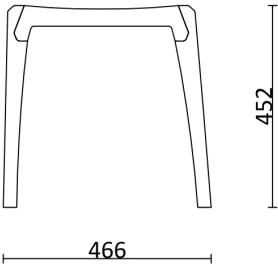

RINOCCA

Bozin Nikolov 35 1000, Skopje
contact@rinocca.com
rinocca.com
@rinocca

Brazda

BENCH

rinocca.com

About the product

Designed to achieve great ergonomics and aesthetics by using minimal production capacity and to be highly durable. With the final products tested in certified laboratory we got the certificate for durability LEVEL 2 which means Brazda is indestructible and perfect for both home and commercial use. It is made of 100% solid wood and all the pieces are assembled in one, using pure solid wood joinery.

• **DIMENSIONS**

140 x 46 x 45 cm

Seating height: 45 cm

Product Materials

- **WOOD**

(different color available on demand)

European Walnut

Ash