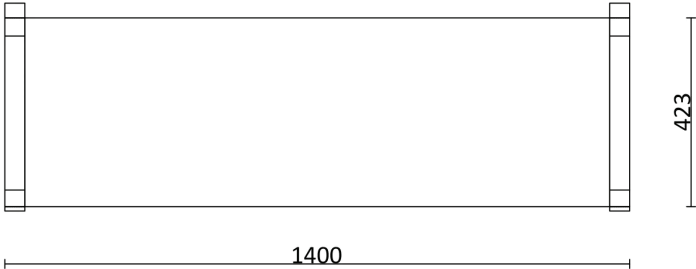

RINOCCA

Bozin Nikolov 35 1000, Skopje
contact@rinocca.com
rinocca.com
@rinocca

Brazda

BENCH

rinocca.com

About the product

Designed to achieve great ergonomics and aesthetics by using minimal production capacity and to be highly durable. With the final products tested in certified laboratory we got the certificate for durability LEVEL 2 which means Brazda is indestructible and perfect for both home and commercial use. It is made of 100% solid wood and all the pieces are assembled in one, using pure solid wood joinery.

• **DIMENSIONS**

140 x 46 x 45 cm

Seating height: 45 cm

Product Materials

- **WOOD**

(different color available on demand)

European Walnut

Ash