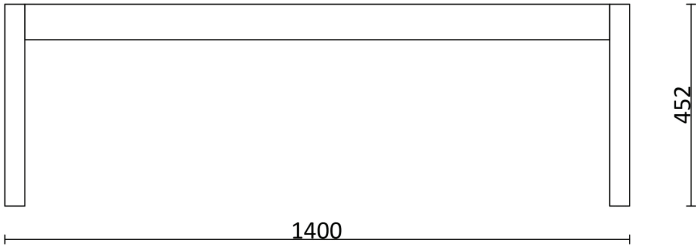

RINOCCA

Bozin Nikolov 35 1000, Skopje
contact@rinocca.com
rinocca.com
@rinocca

Brazda

BENCH

rinocca.com

About the product

Designed to achieve great ergonomics and aesthetics by using minimal production capacity and to be highly durable. With the final products tested in certified laboratory we got the certificate for durability LEVEL 2 which means Brazda is indestructible and perfect for both home and commercial use. It is made of 100% solid wood and all the pieces are assembled in one, using pure solid wood joinery.

• **DIMENSIONS**

140 x 46 x 45 cm

Seating height: 45 cm

Product Materials

- **WOOD**

(different color available on demand)

European Walnut

Ash