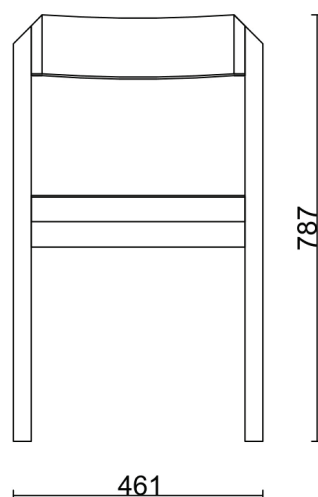

RINOCCA

Bozin Nikolov 35 1000, Skopje
contact@rinocca.com
rinocca.com
@rinocca

Brazda

CHAIR

rinocca.com

About the product

Designed to achieve great ergonomics and aesthetics by using minimal production capacity and to be highly durable. With the final products tested in certified laboratory we got the certificate for durability LEVEL 2 which means Brazda is indestructible and perfect for both home and commercial use. It is made of 100% solid wood and all the pieces are assembled in one, using pure solid wood joinery.

• DIMENSIONS

46 x 53 x 78 cm

Seating height: 45 cm

Product Materials

- **WOOD**

(different color available on demand)

European Walnut

Ash