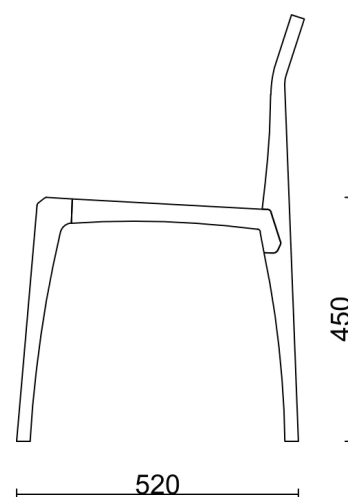

RINOCCA

Bozin Nikolov 35 1000, Skopje
contact@rinocca.com
rinocca.com
@rinocca

Brazda

CHAIR

rinocca.com

About the product

Designed to achieve great ergonomics and aesthetics by using minimal production capacity and to be highly durable. With the final products tested in certified laboratory we got the certificate for durability LEVEL 2 which means Brazda is indestructible and perfect for both home and commercial use. It is made of 100% solid wood and all the pieces are assembled in one, using pure solid wood joinery.

• DIMENSIONS

46 x 53 x 78 cm

Seating height: 45 cm

Product Materials

- **WOOD**

(different color available on demand)

European Walnut

Ash