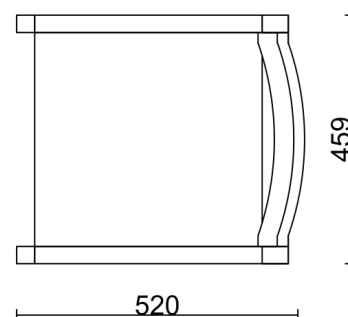

RINOCCA

Bozin Nikolov 35 1000, Skopje
contact@rinocca.com
rinocca.com
@rinocca

Brazda

CHAIR

rinocca.com

About the product

Designed to achieve great ergonomics and aesthetics by using minimal production capacity and to be highly durable. With the final products tested in certified laboratory we got the certificate for durability LEVEL 2 which means Brazda is indestructible and perfect for both home and commercial use. It is made of 100% solid wood and all the pieces are assembled in one, using pure solid wood joinery.

• DIMENSIONS

46 x 53 x 78 cm

Seating height: 45 cm

Product Materials

- **WOOD**

(different color available on demand)

European Walnut

Ash