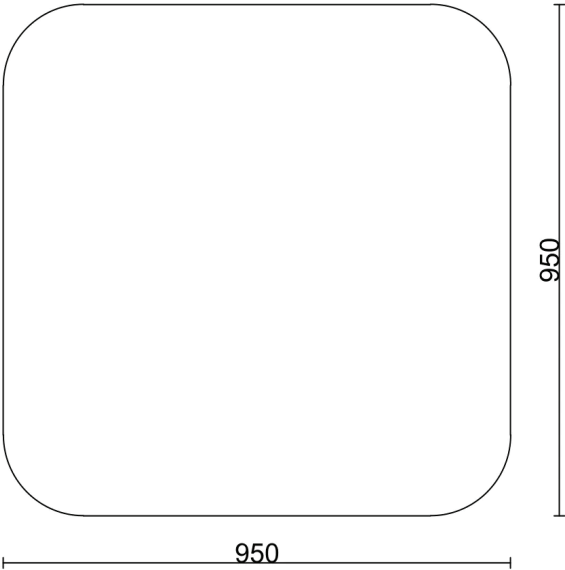

RINOCCA

Bozin Nikolov 35 1000, Skopje
contact@rinocca.com
rinocca.com
@rinocca

Netto

LOW TABLE

rinocca.com

About the product

Netto is a bit art deco inspired. Several materials fused into one remarkable piece of furniture that will give authenticity to every space.

The sculptural base is made of steel and acrylic glass parts, it is the contrast in these two materials that visually make the base look bold and light at the same time. The top is made 100% in solid wood. It can be walnut, oak or ash wood. The rounded edges, gives the table a softer look.

• **DIMENSIONS**

95 x 95 x 35
120 x 120 x 35

Product Materials

- **WOOD**

(different colour available on demand)

Walnut

Ash

Oak