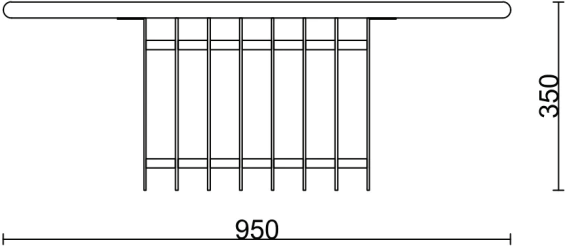

RINOCCA

Bozin Nikolov 35 1000, Skopje
contact@rinocca.com
rinocca.com
@rinocca

Netto

LOW TABLE

rinocca.com

About the product

Netto is a bit art deco inspired. Several materials fused into one remarkable piece of furniture that will give authenticity to every space.

The sculptural base is made of steel and acrylic glass parts, it is the contrast in these two materials that visually make the base look bold and light at the same time. The top is made 100% in solid wood. It can be walnut, oak or ash wood. The rounded edges, gives the table a softer look.

• **DIMENSIONS**

95 x 95 x 35
120 x 120 x 35

Product Materials

- **WOOD**

(different colour available on demand)

Walnut

Ash

Oak