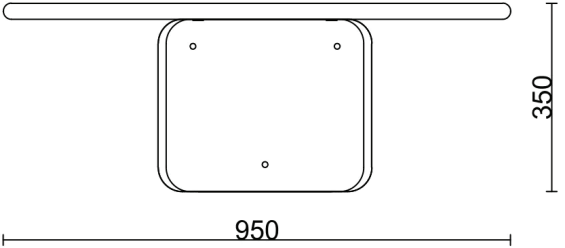

RINOCCA

Bozin Nikolov 35 1000, Skopje
contact@rinocca.com
rinocca.com
@rinocca

Netto

LOW TABLE

rinocca.com

About the product

Netto is a bit art deco inspired. Several materials fused into one remarkable piece of furniture that will give authenticity to every space.

The sculptural base is made of steel and acrylic glass parts, it is the contrast in these two materials that visually make the base look bold and light at the same time. The top is made 100% in solid wood. It can be walnut, oak or ash wood. The rounded edges, gives the table a softer look.

• **DIMENSIONS**

95 x 95 x 35
120 x 120 x 35

Product Materials

- **WOOD**

(different colour available on demand)

Walnut

Ash

Oak