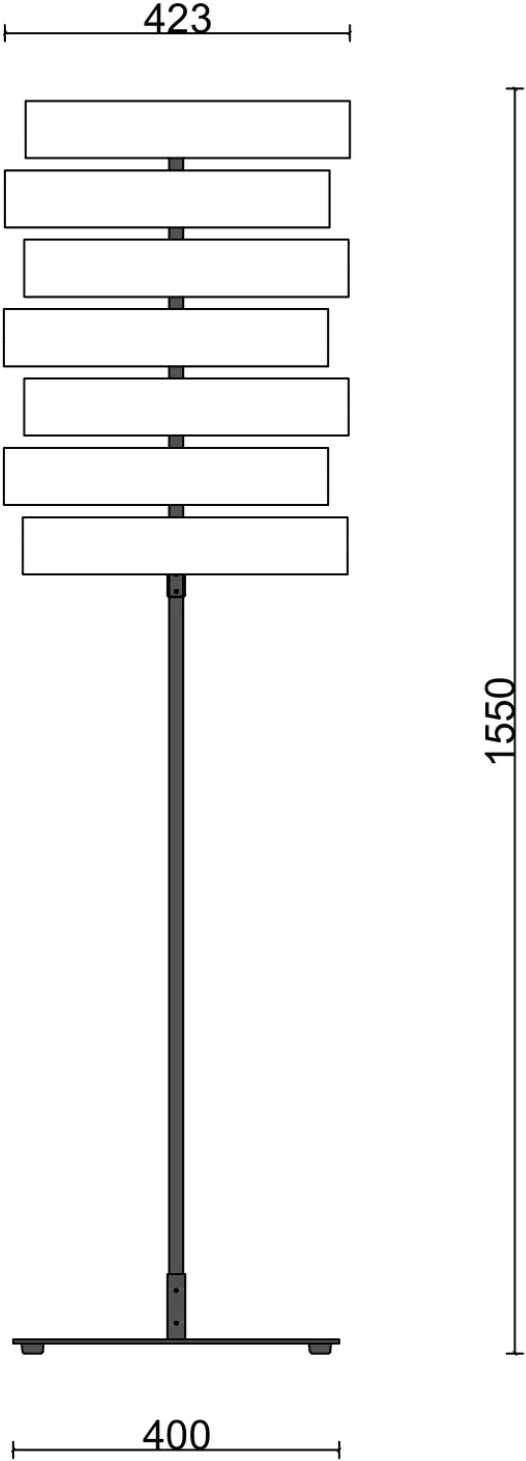

RINOCCA

Bozin Nikolov 35 1000, Skopje
contact@rinocca.com
rinocca.com
@rinocca

Oreol

FLOOR LAMP

rinocca.com

About the product

Started from a simple circle. Ended with vivacious but yet symmetrical shape. This handmade product makes a strong and sophisticated appearance in every room. And when you turn on the light, that's when the magic happens.

• **DIMENSIONS**

155 x 42 x 42 cm

Product Materials

- **WOOD**

Hand bended wood veneer walnut or oak.

Oak Veneer

Walnut Veneer

RINOCCA