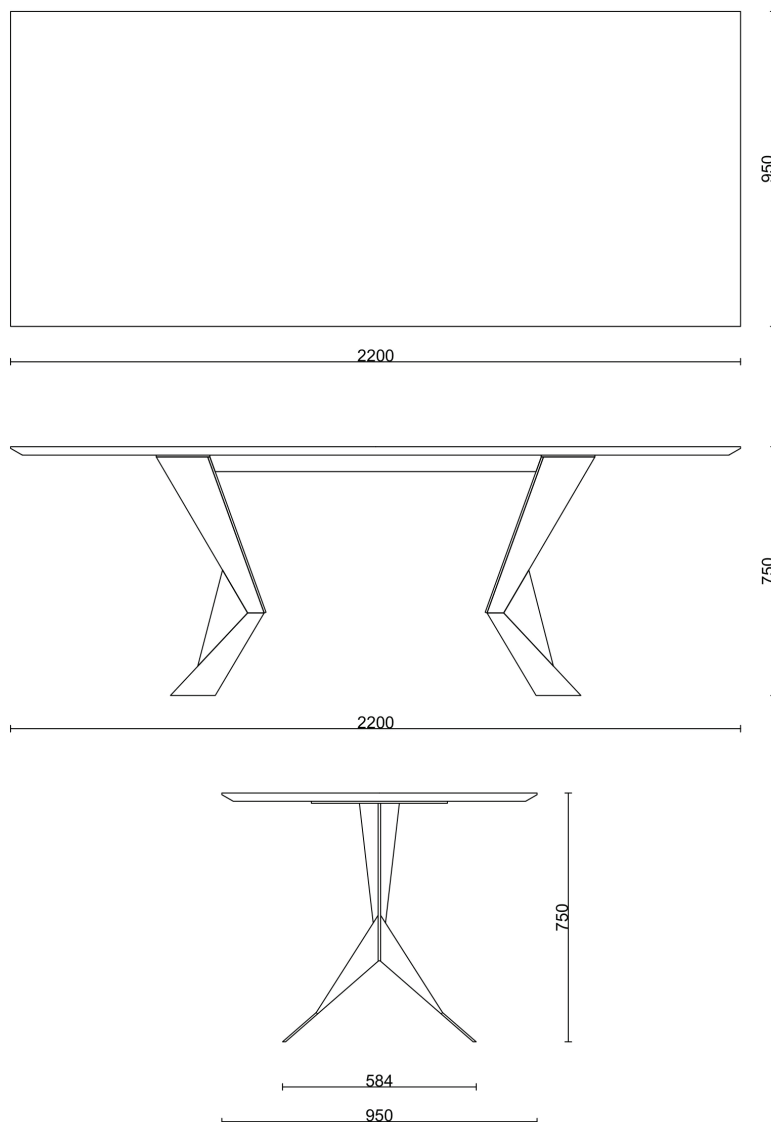

## Parabola

DINING TABLE

rinocca.com

# About the product

Parabola dining table is as sculptural as much as functional piece of furniture. The handmade steel legs add strong character to it. Yet, it's very light and elegant. This piece of furniture gives a special value to every space whether it is a residential or office.

## • DIMENSIONS

180 x 95 x 75

200 x 95 75