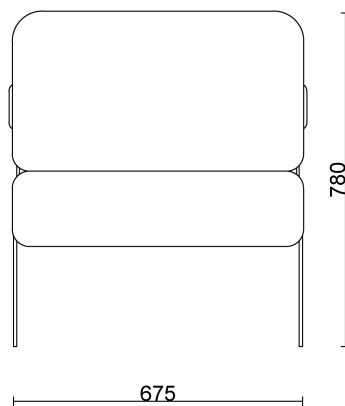

• MATERIALS

WOOD:

Walnut / Ash / Oak.

METAL:

Steel powder coated in matte black (different colours available upon request).

FABRIC:

Beige / Chocolate / Cream / Grey / Dark Brown / Light Brown / Teracota.

Product Materials