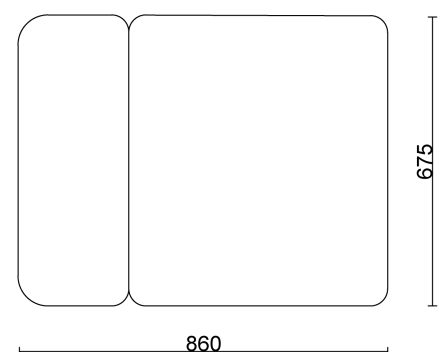

• MATERIALS

WOOD:

Walnut / Ash / Oak.

METAL:

Steel powder coated in matte black (different colours available upon request).

FABRIC:

Beige / Chocolate / Cream / Grey / Dark Brown / Light Brown / Teracota.

Product Materials