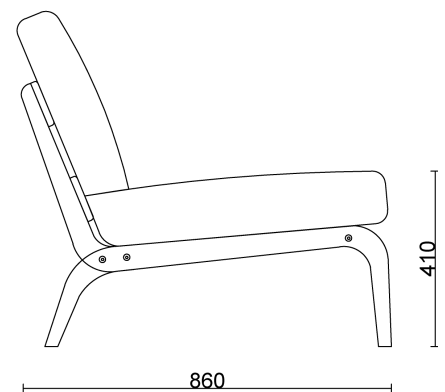

About the product

This is a super comfortable lounger with soft cosy cushions, a small touch of wood on the backrest and a metal frame. We created this chair to fit perfectly in home and public lounge areas.

• MATERIALS

WOOD:

Walnut / Ash / Oak.

METAL:

Steel powder coated in matte black (different colours available upon request).

FABRIC:

Beige / Chocolate / Cream / Grey / Dark Brown / Light Brown / Teracota.